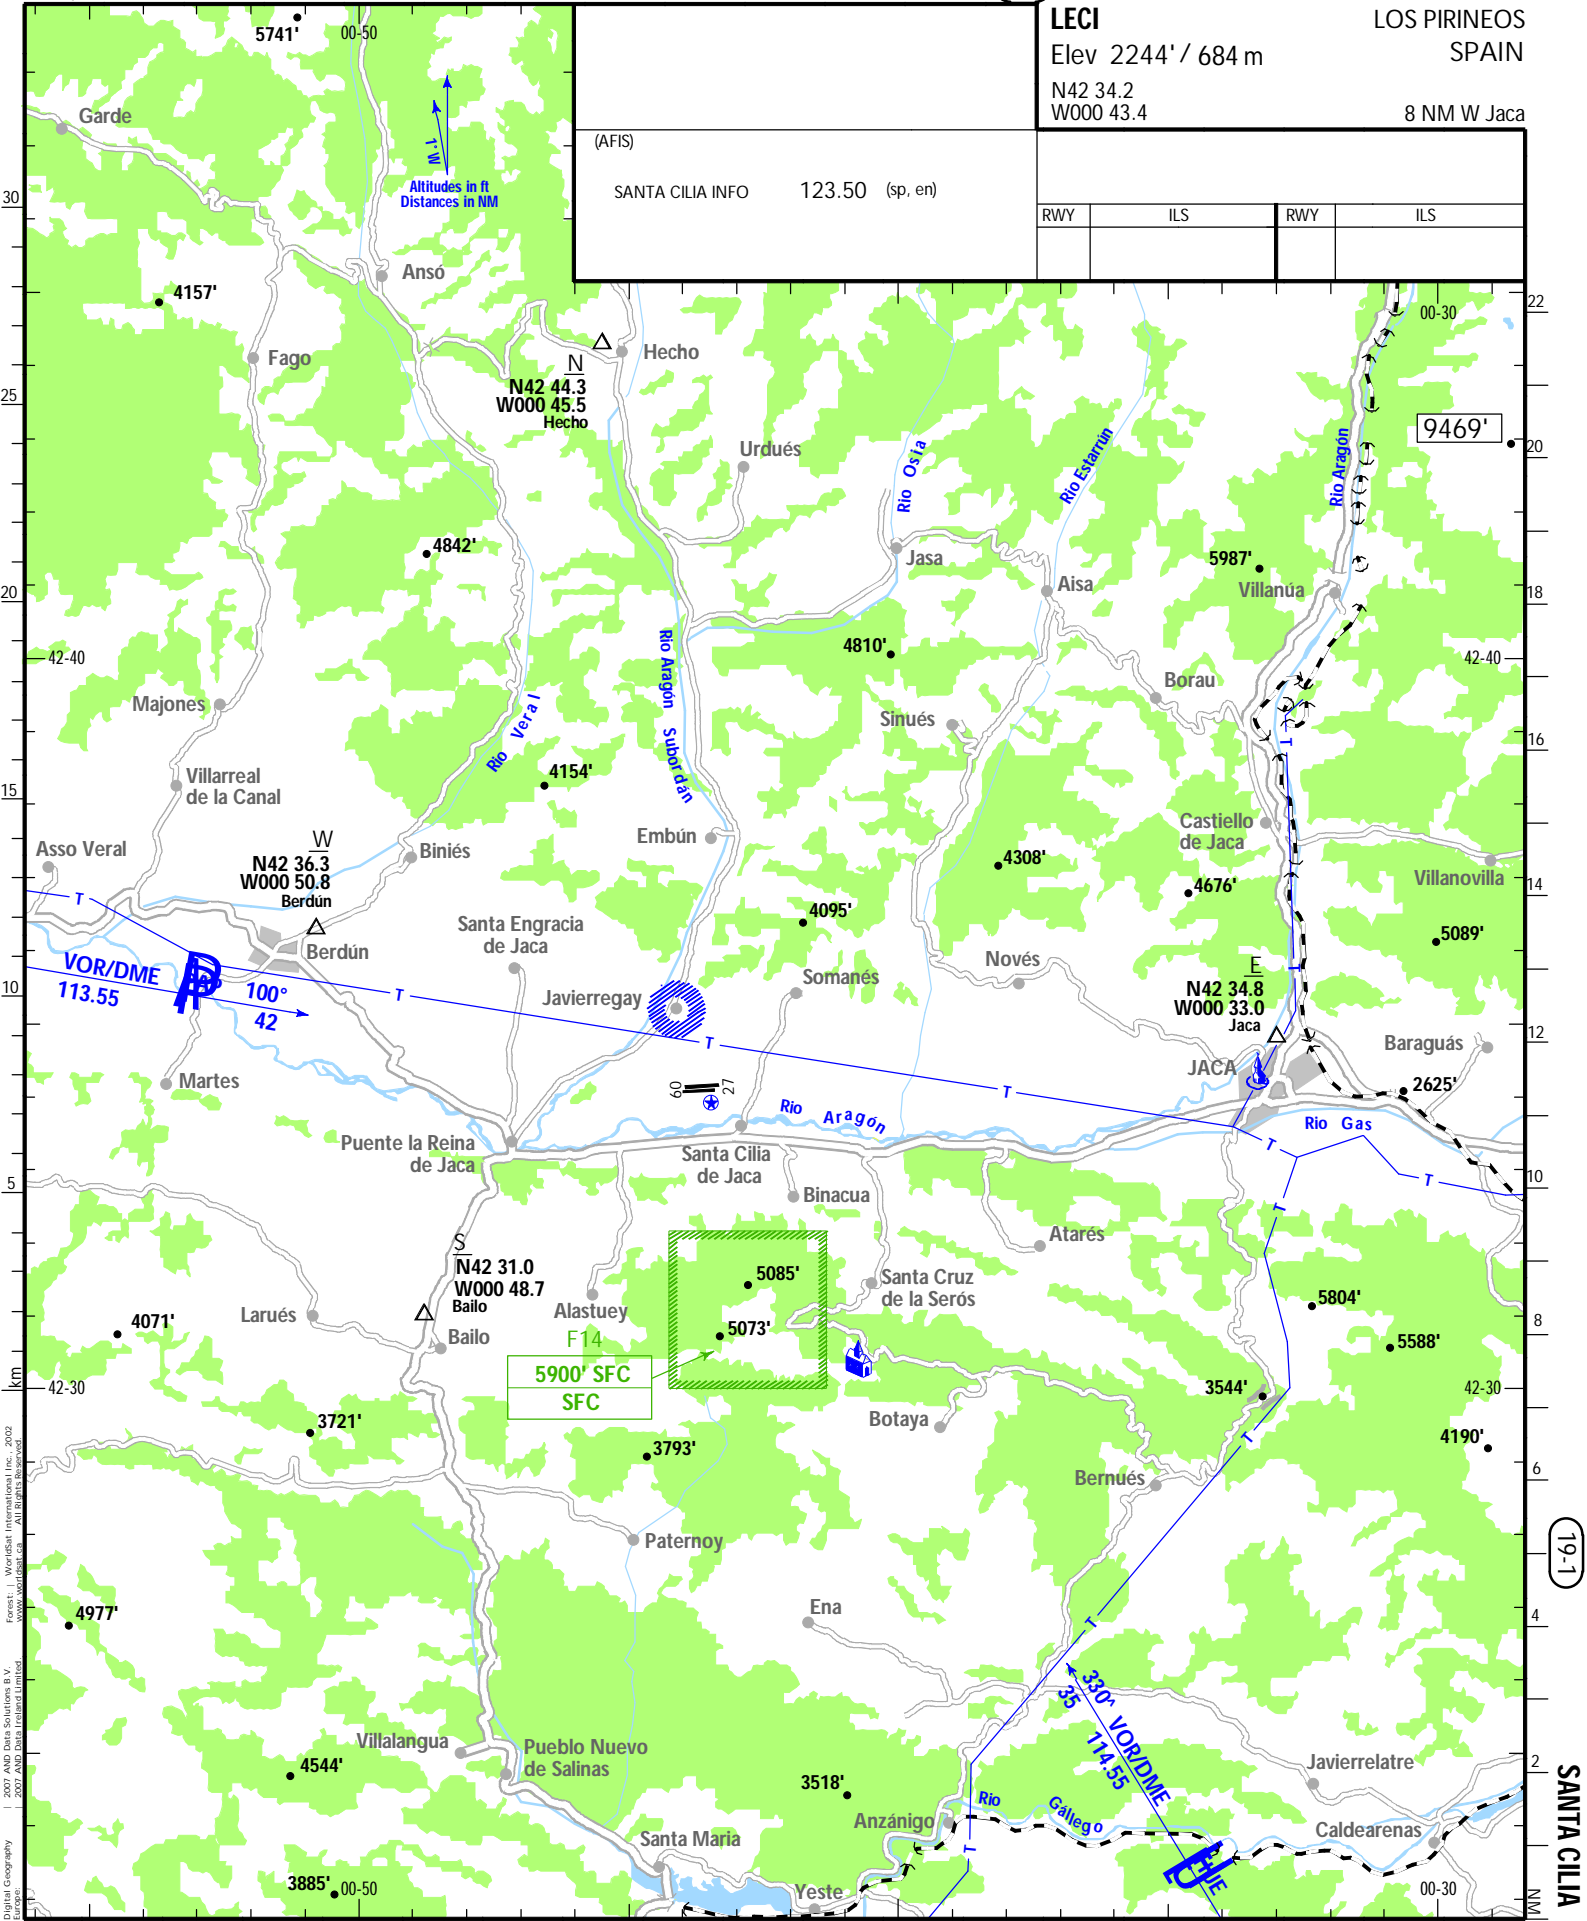

LECI
Elev 2244' / 684 m
N42 34.2
W000 43.4
8 NM W Jaca

(AFIS)	
SANTA CILIA INFO	123.50 (sp, en)
RWY	ILS

CHANGES: Location/AD Name - AD Coords - VAR - Direction Arrow - OBST - Topography. | JEPPesen, 1998, 2011. ALL RIGHTS RESERVED.

19-1
SANTA CILIA